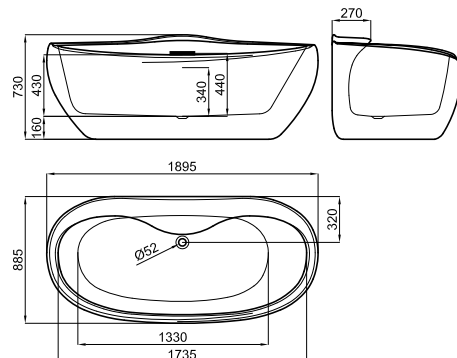

Baths

VITAE

Designed by
ZAHA HADID

Description

bathtub, 190X89, freestanding, with brassware, one-piece, center bath waste, sanitary acrylic. Waste and special syphon included.

Finish

white_chrome
100219159

Other Finishes

white_white
100219183

Certifications and quality characteristics

Technical drawing

Dimensions in mm

noken
PORCELANOSA BATHROOMS

Warranty: For a warranty or other information on this product, visit our Web address: www.noken.com